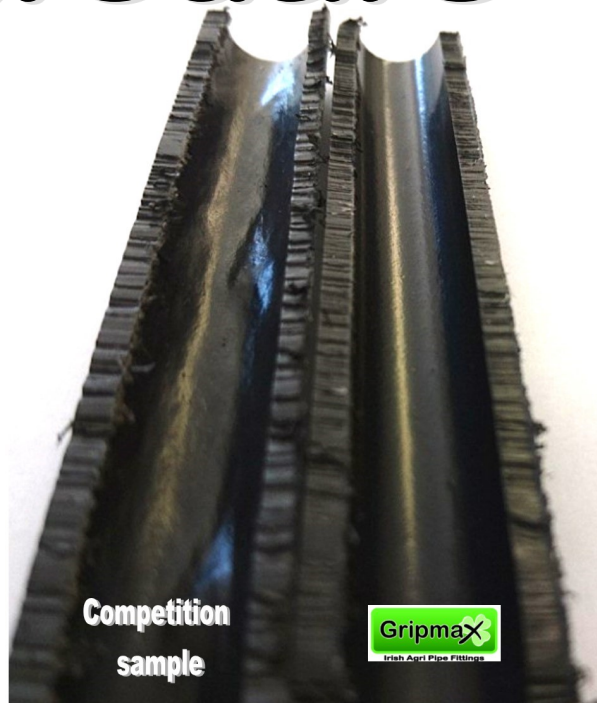

Why ask for **GripmaX**

Virgin LDPE

"Hydrodare" pipes

Virgin LDPE has a higher crack resistance and longer lifespan.

Virgin LDPE is more flexible & ease to use.

Virgin LDPE is smooth, straight and true for faster flow rates.

Virgin LDPE has uniform ID / OD and wall thickness. Best for sealing tight.

Virgin LDPE does not smell / taste like recycled rubbish.

Virgin LDPE made to IS 134 specification with a UV barrier for long service life above ground.

GripmaX

**Demand Virgin LDPE
Hydrodare Pipe for You & Your animals**